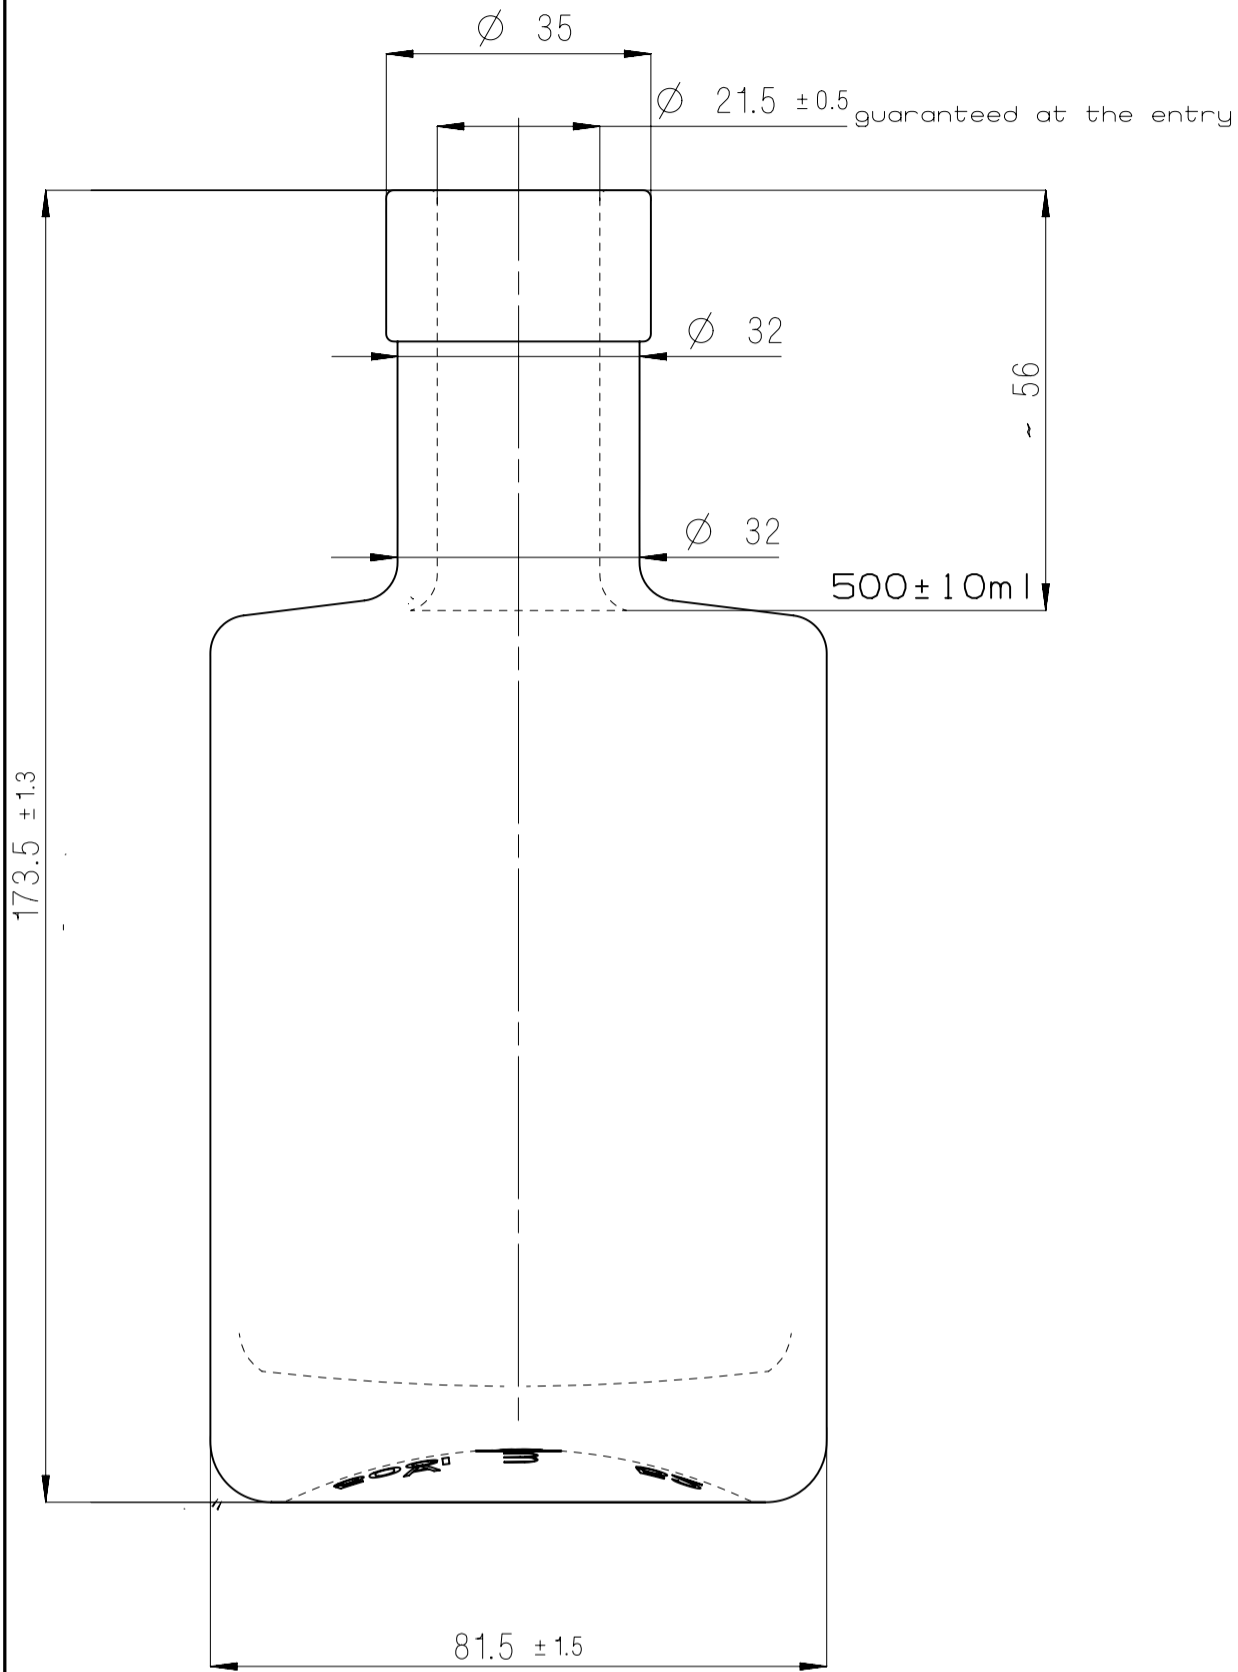

Minimum through hole \varnothing 16mm.

Bottom view

Maximum deviation from vertical axis 2.1mm

Please note that Velvet Glass is owner of all rights of industrial and intellectual property (copyright, design, trademark, drawings and other) relevant, relative and / or to the present bottles, as acknowledged by the buyer to waive any right or claim of ownership of the nature of those cited above in relation to these bottles.

scale 1:1	VG VELVET GLASS	weight: 600 g.
	BOTTIGLIA SMOOTH 50 CL.	brimfull capacity: 520 +/- 10 ml
	tolerance for serie is +/- 15mm attention for levelness bottom	