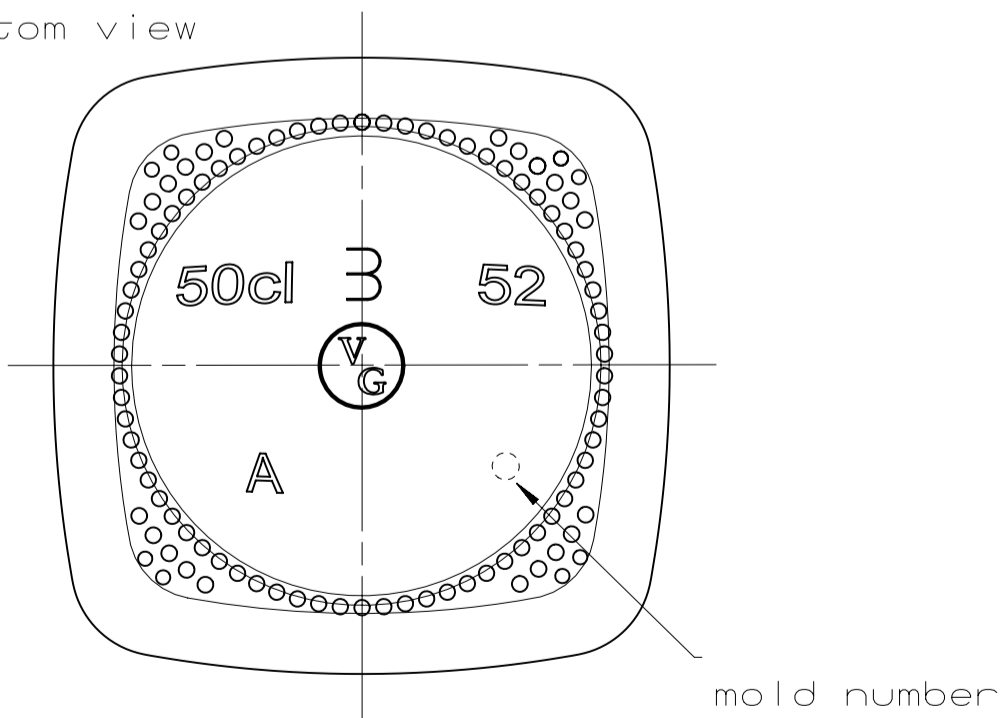

Minimum through hole \varnothing 16mm.

Bottom view

Maximum deviation from vertical axis 2.1mm

Please note that Velvet Glass is owner of all rights of industrial and intellectual property (copyright, design, trademark, drawings and other) relevant, relative and / or to the present bottles, as acknowledged by the buyer to waive any right or claim of ownership of the nature of those cited above in relation to these bottles.

scale 1:1	VG VELVET GLASS	weight: 600 g.
	BOTTIGLIA SMOOTH 50 CL.	brimfull capacity: 520 +/- 10 ml
	tolerance for serie is +/- 15mm attention for levelness bottom	